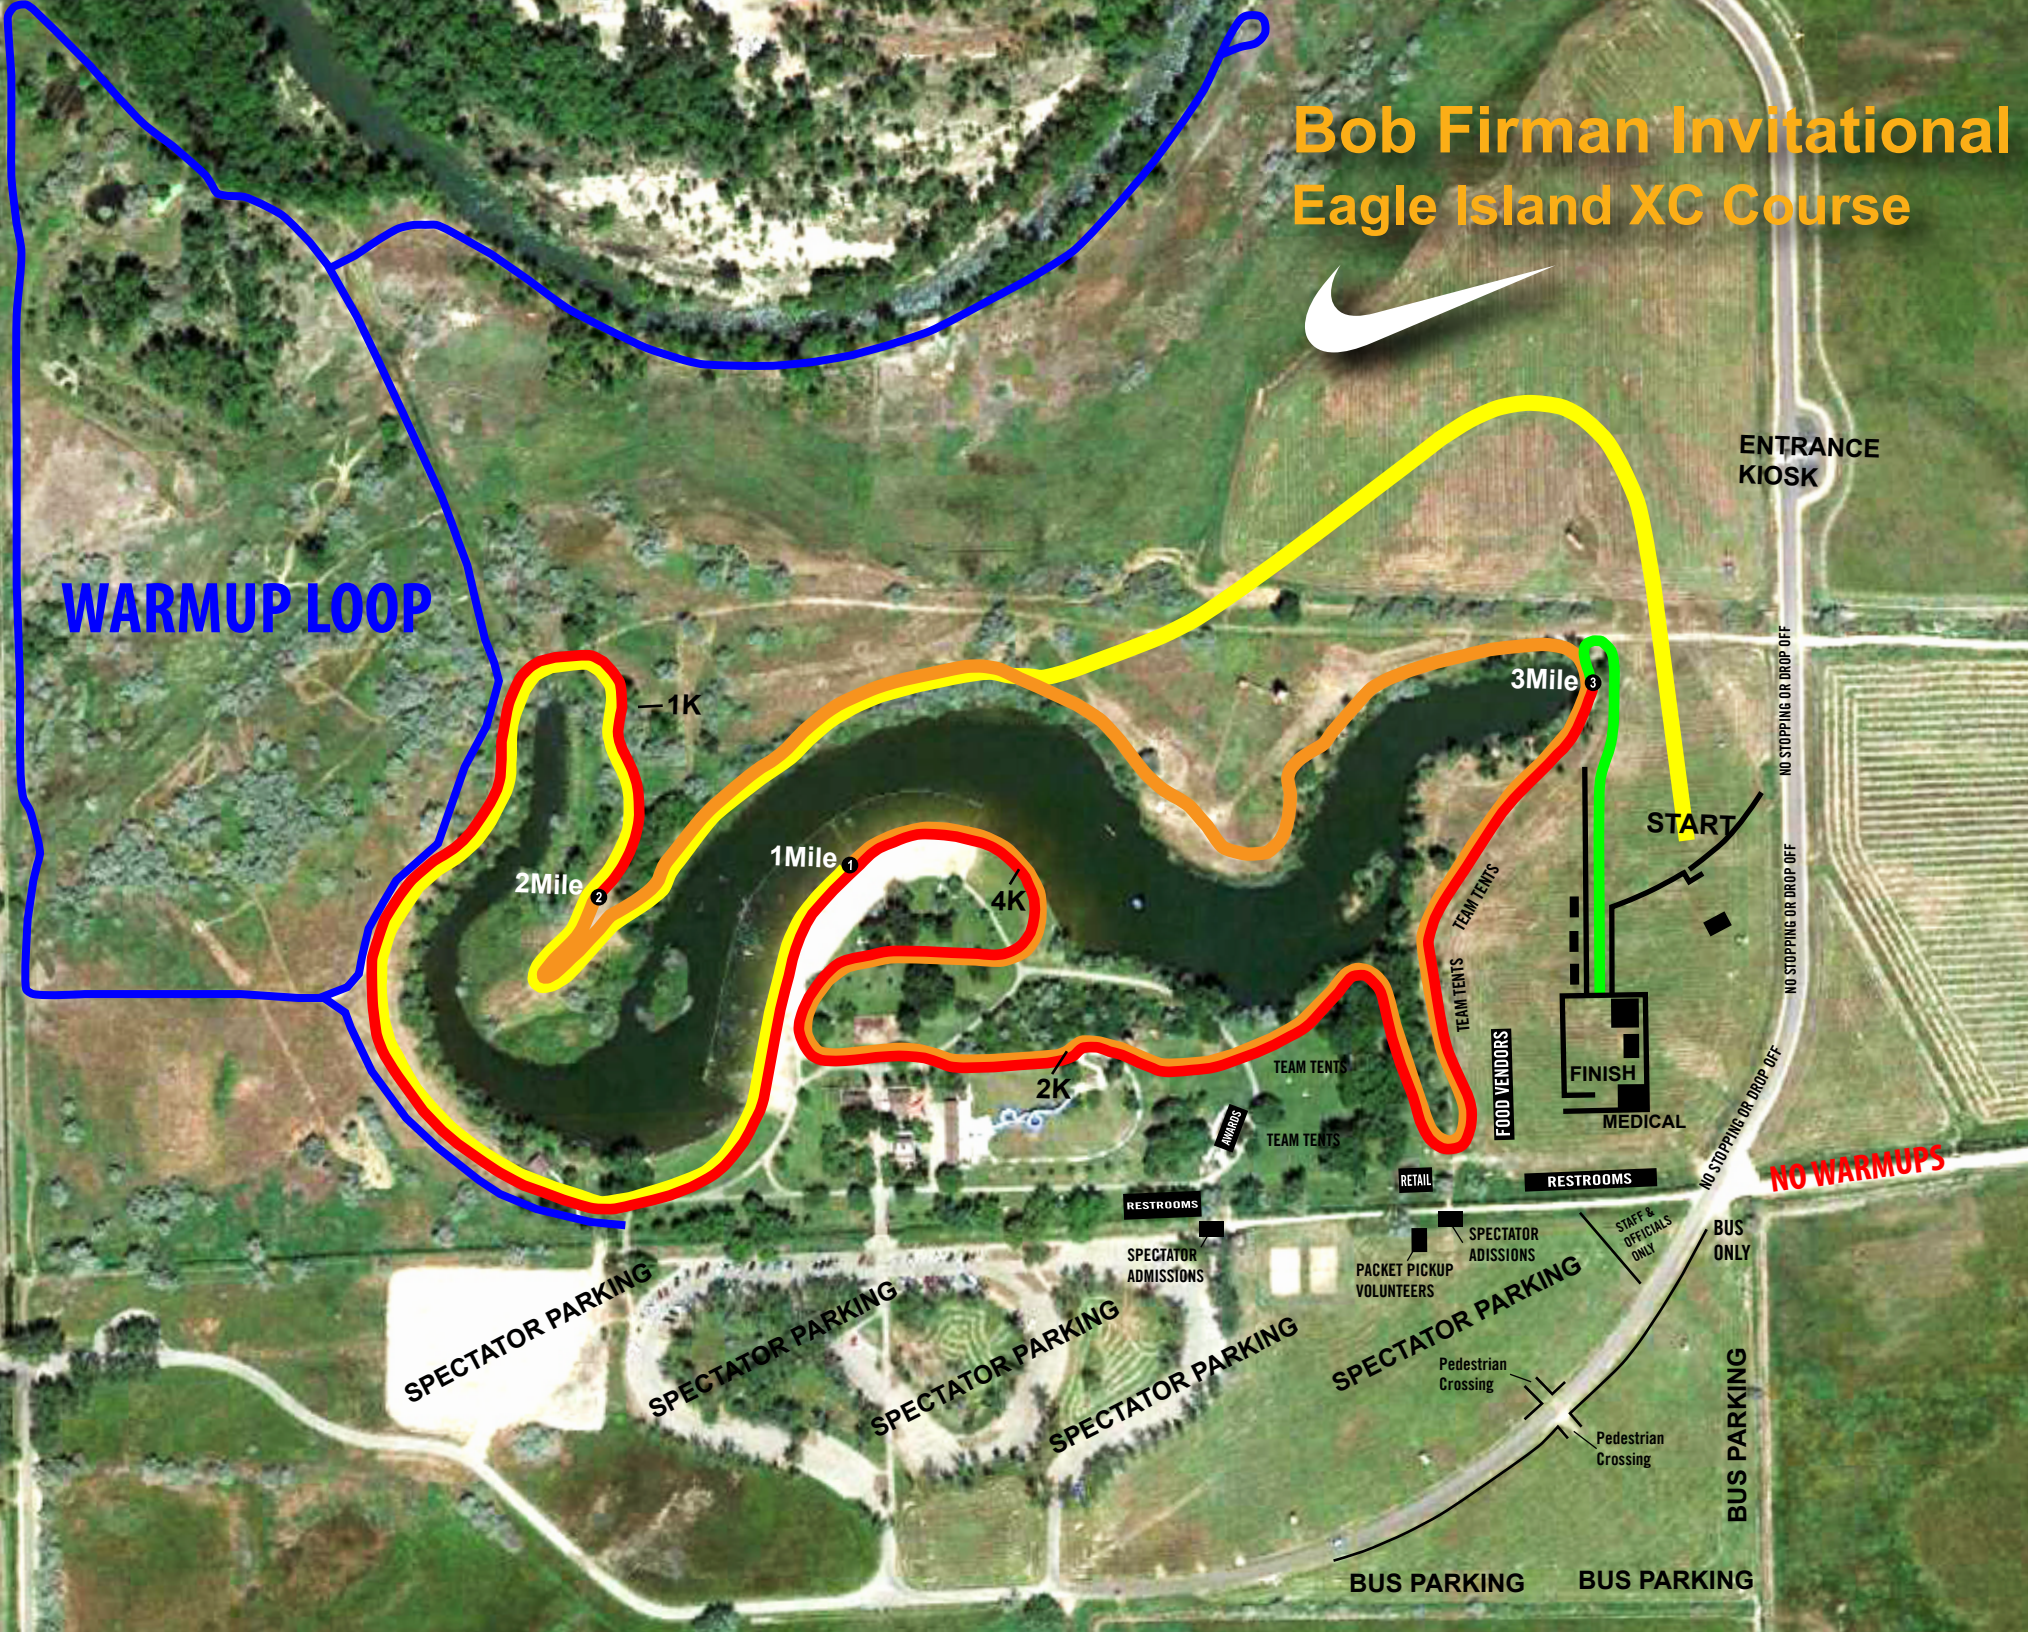

# Bob Firman Invitational Eagle Island XC Course

**WARMUP LOOP**

ENTRANCE KIOSK

NO STOPPING OR DROP OFF

START

FINISH

MEDICAL

**NO WARMUPS**

NO STOPPING OR DROP OFF

STAFF & OFFICIALS ONLY

RESTROOMS

RESTROOMS

RETAIL

PACKET PICKUP VOLUNTEERS

SPECTATOR ADMISSIONS

RESTROOMS

SPECTATOR PARKING

SPECTATOR PARKING

SPECTATOR PARKING

BUS PARKING

BUS PARKING

BUS ONLY

BUS PARKING

Pedestrian Crossing

Pedestrian Crossing