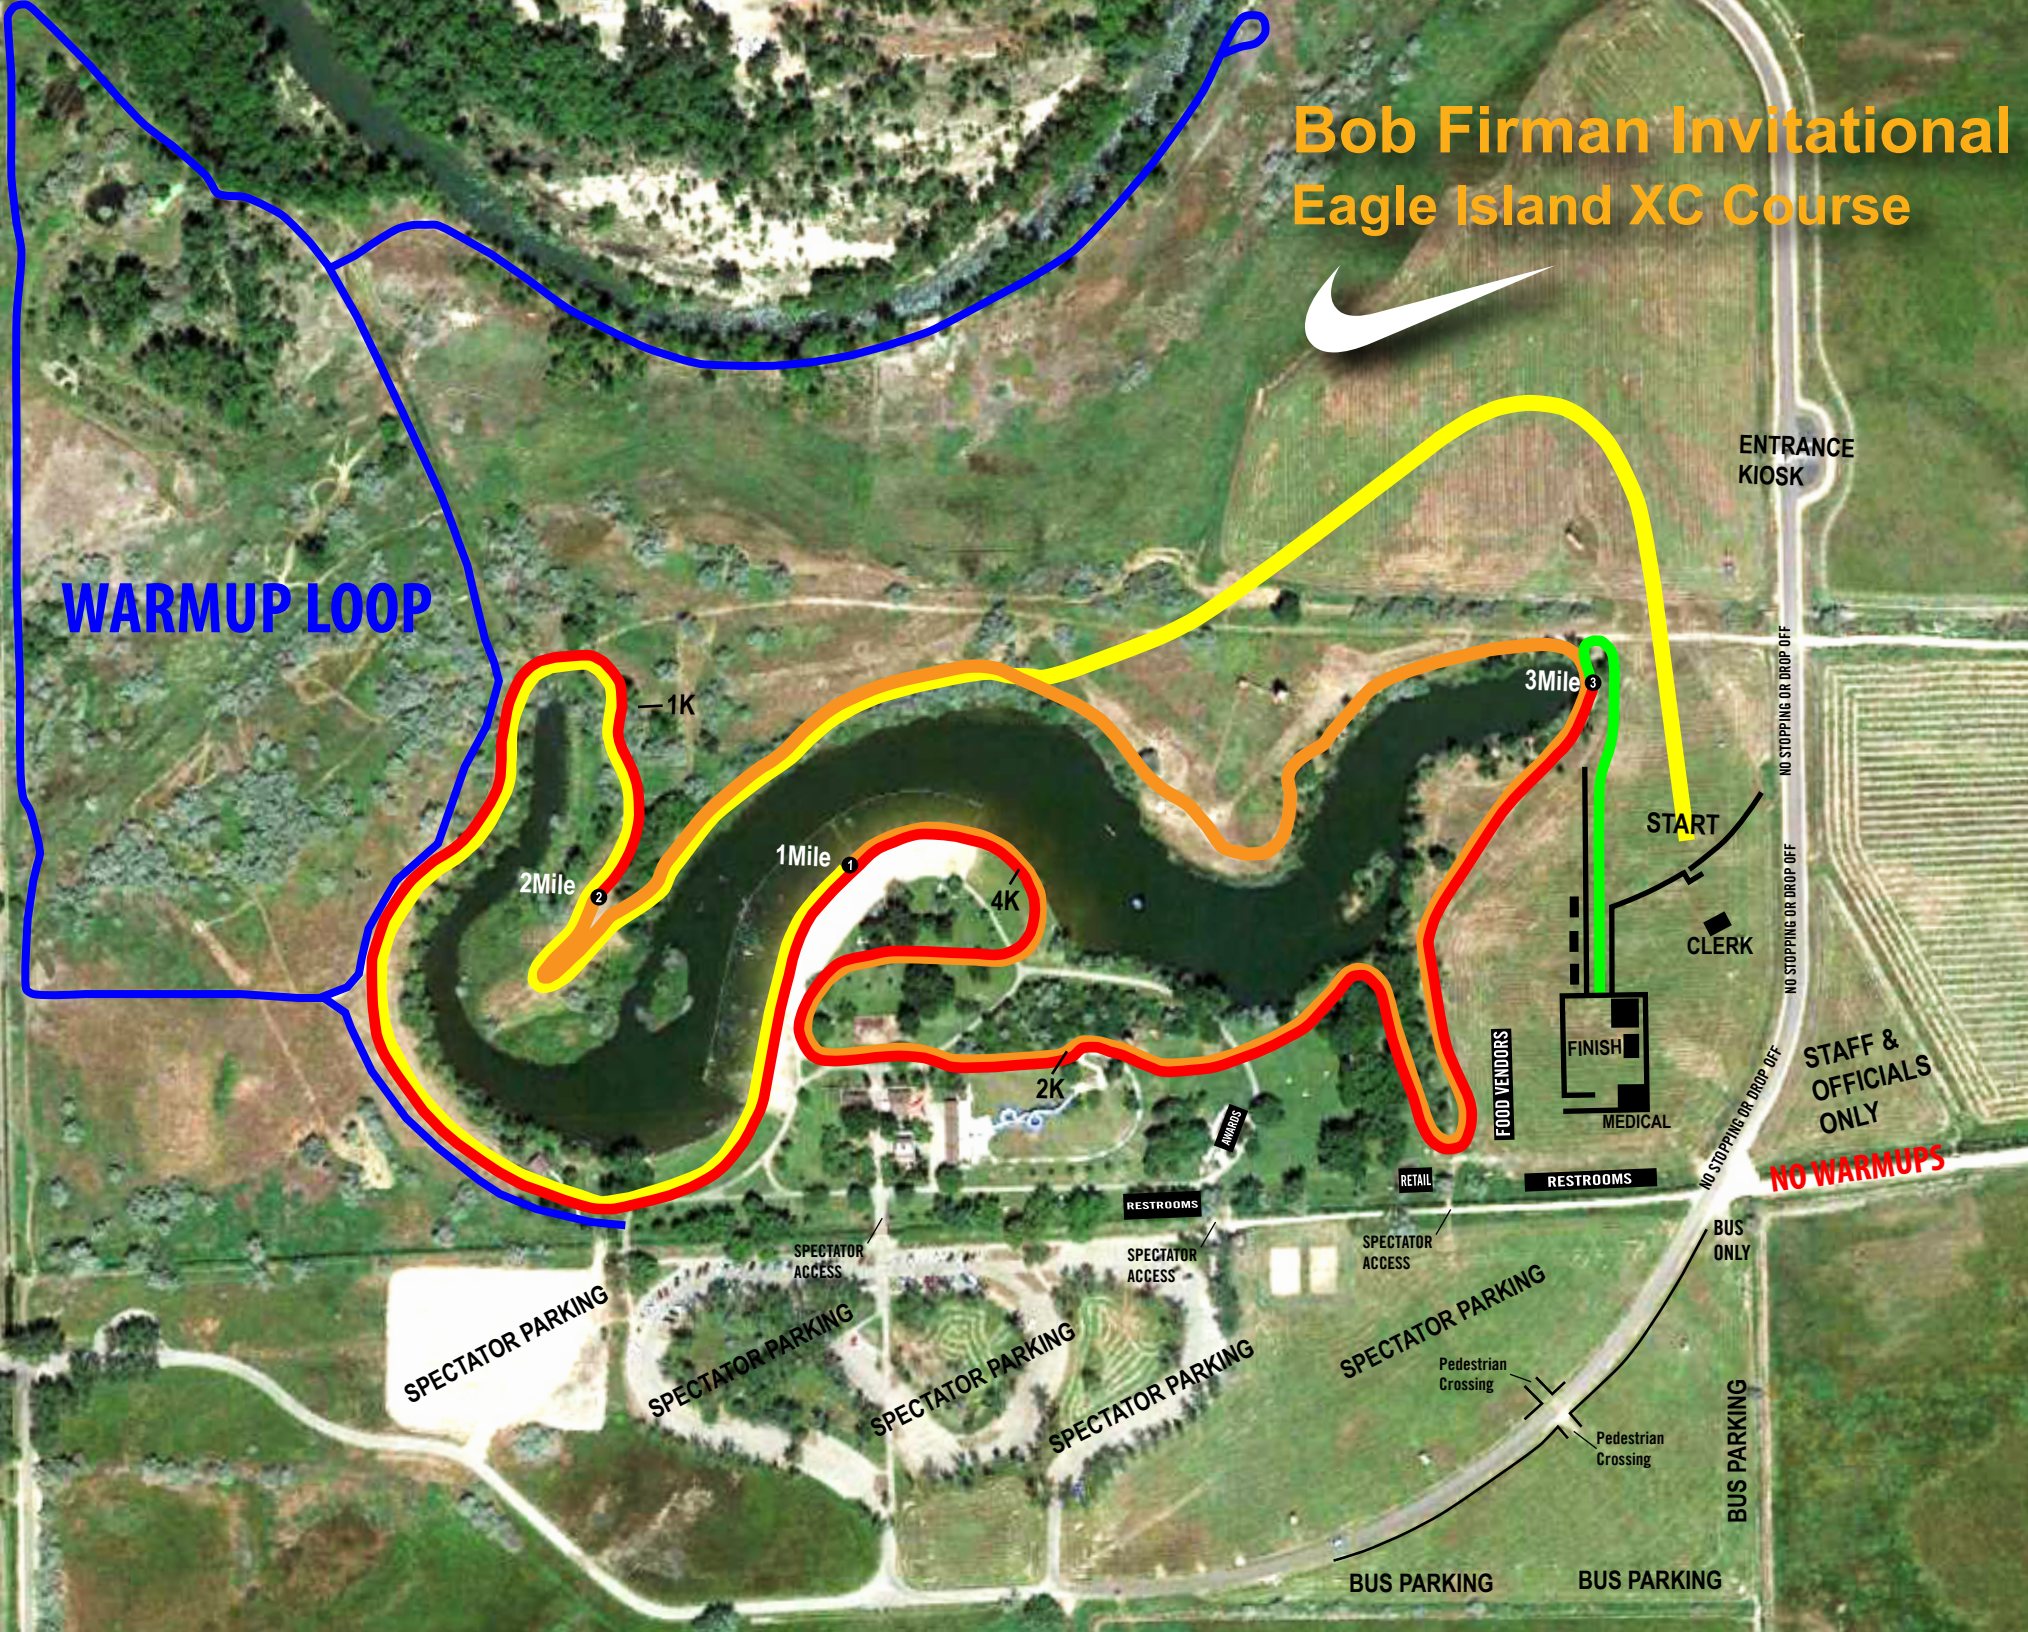

Bob Firman Invitational Eagle Island XC Course

WARMUP LOOP

ENTRANCE KIOSK

3Mile 3

START

CLERK

FINISH

MEDICAL

FOOD VENDORS

RESTROOMS

RETAIL

AWARDS

RESTROOMS

SPECTATOR ACCESS

SPECTATOR ACCESS

SPECTATOR PARKING

SPECTATOR PARKING

SPECTATOR PARKING

SPECTATOR PARKING

SPECTATOR PARKING

Pedestrian Crossing

Pedestrian Crossing

BUS PARKING

BUS PARKING

BUS ONLY

BUS PARKING

STAFF & OFFICIALS ONLY

NO WARMUPS

NO STOPPING OR DROP OFF

NO STOPPING OR DROP OFF

NO STOPPING OR DROP OFF